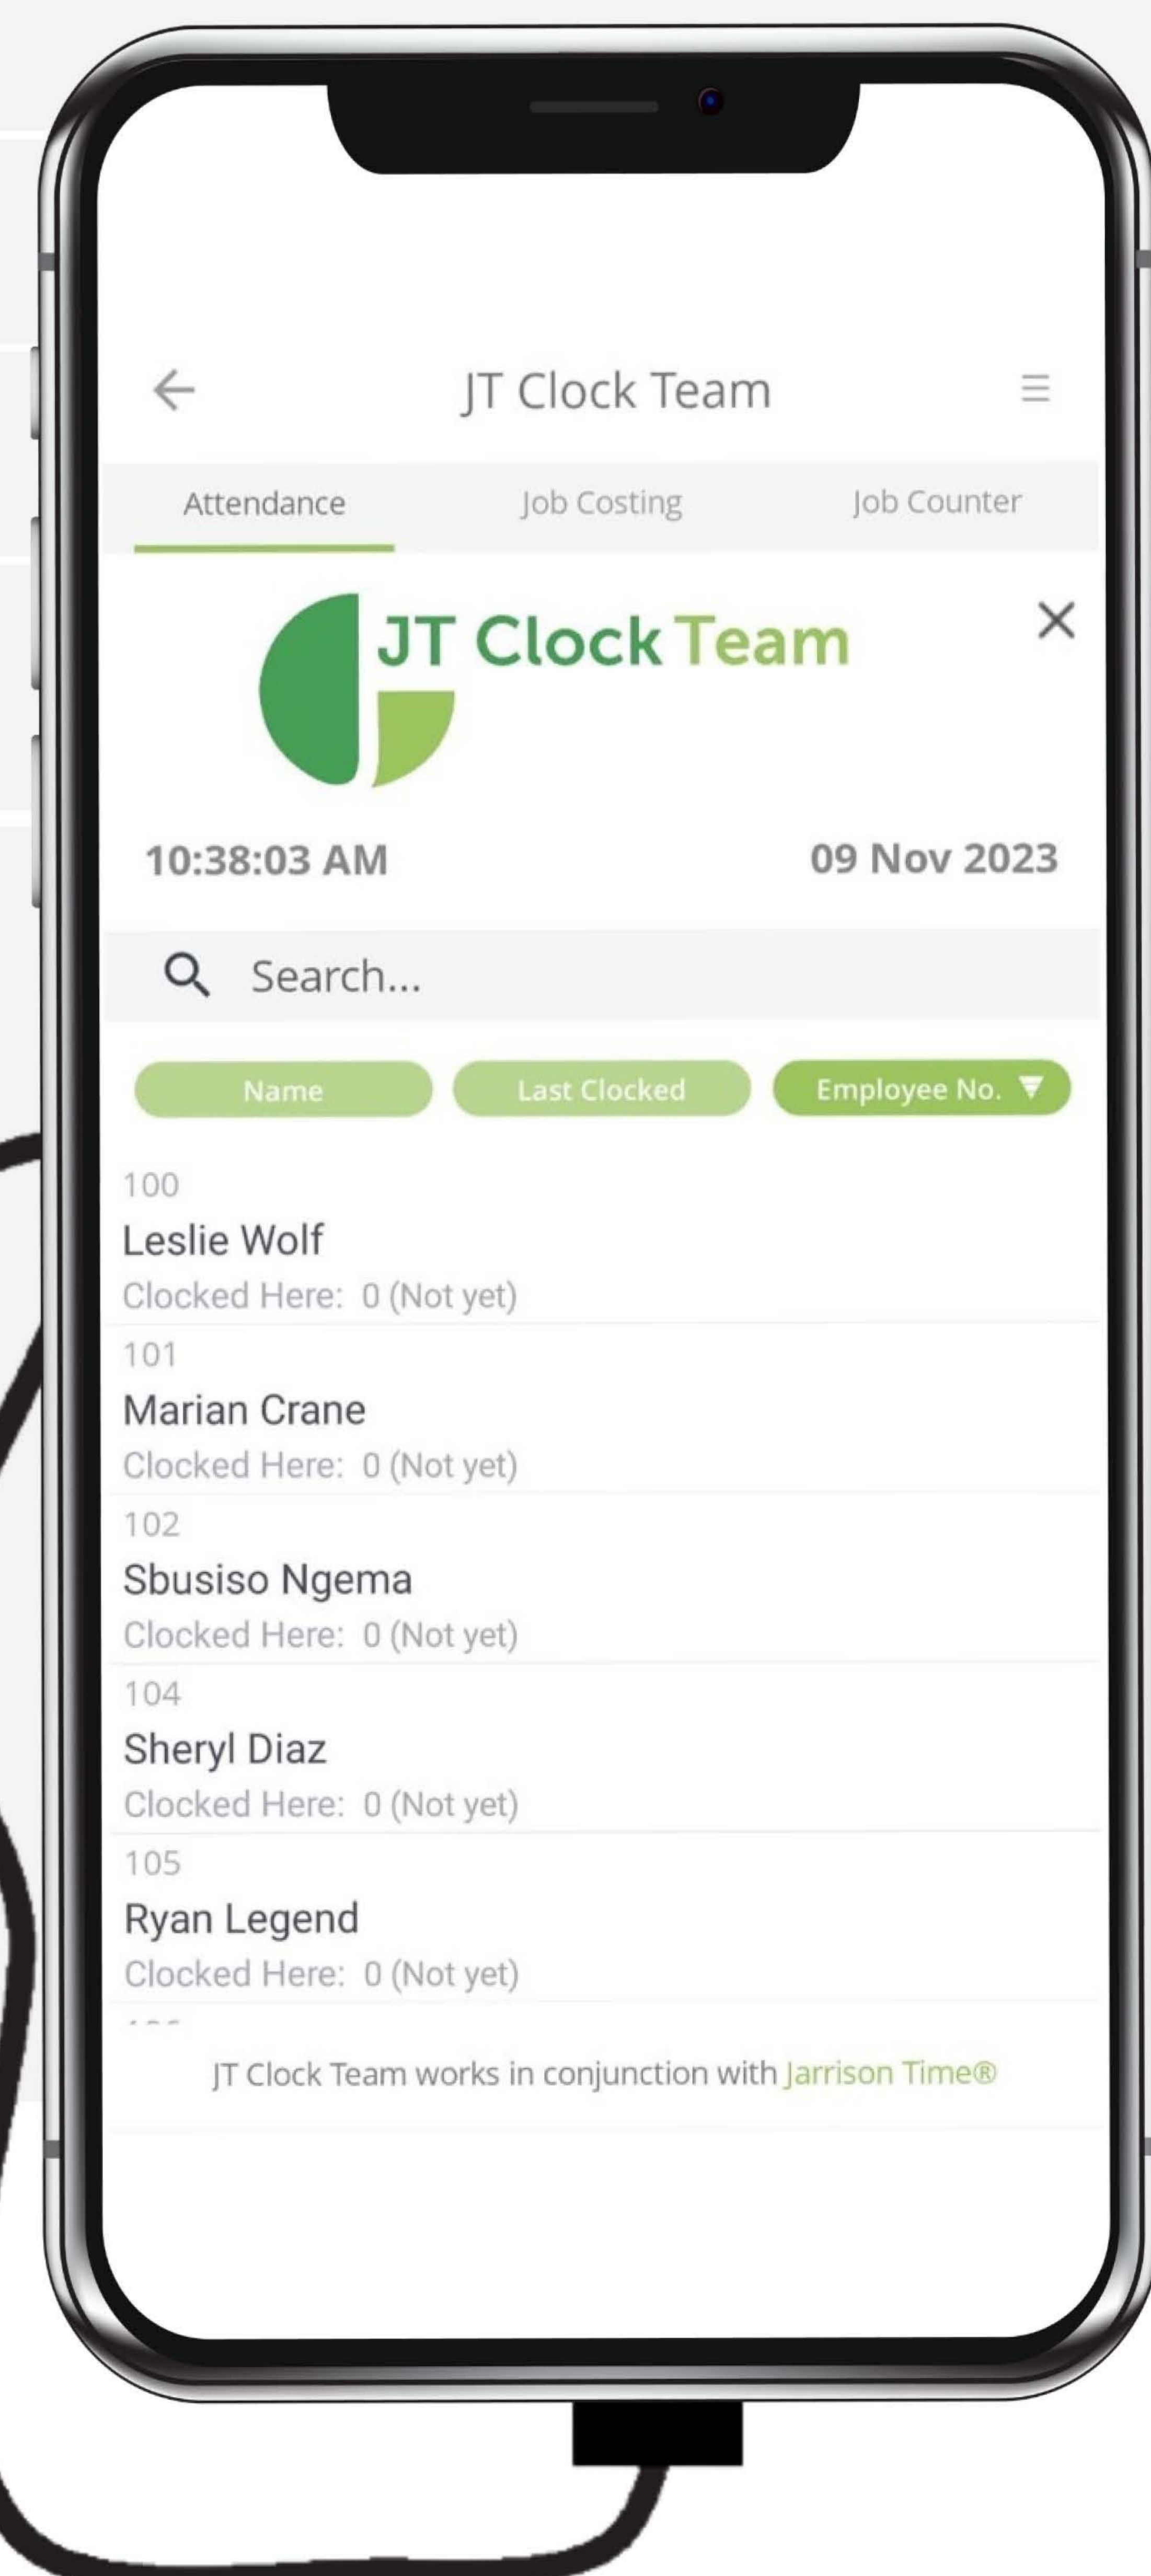

sales@time-line.co.za
Tel: (011) 867 0559
www.time-line.co.za

Clock your **Team**, Anywhere, Anytime.

Smart, Mobile, Geolocation and Real-Time Clocking Solution for People on the Move

Single Android device to clock the entire team.

Optional External USB fingerprint reader, for biometric clockings.

Allow for manual clockings to be captured from the device (Only specific team leaders).

Enroll people's biometric templates on the device or send existing compatible templates to the device from Jarrison Time.

Caters for Job Costing transactions, with customized Job sets per device. (Job Costing module required)

Can use device's location service (GPS or Network) for all clockings.

Offline capabilities (Send & Receive info once online).

Settings managed in Jarrison Time (Not on device).

JT Clock works with Jarrison Time and it's associated modules.
Please contact your supplier for Jarrison Time.
External Fingerprint Reader and Mobile Device separate from application.