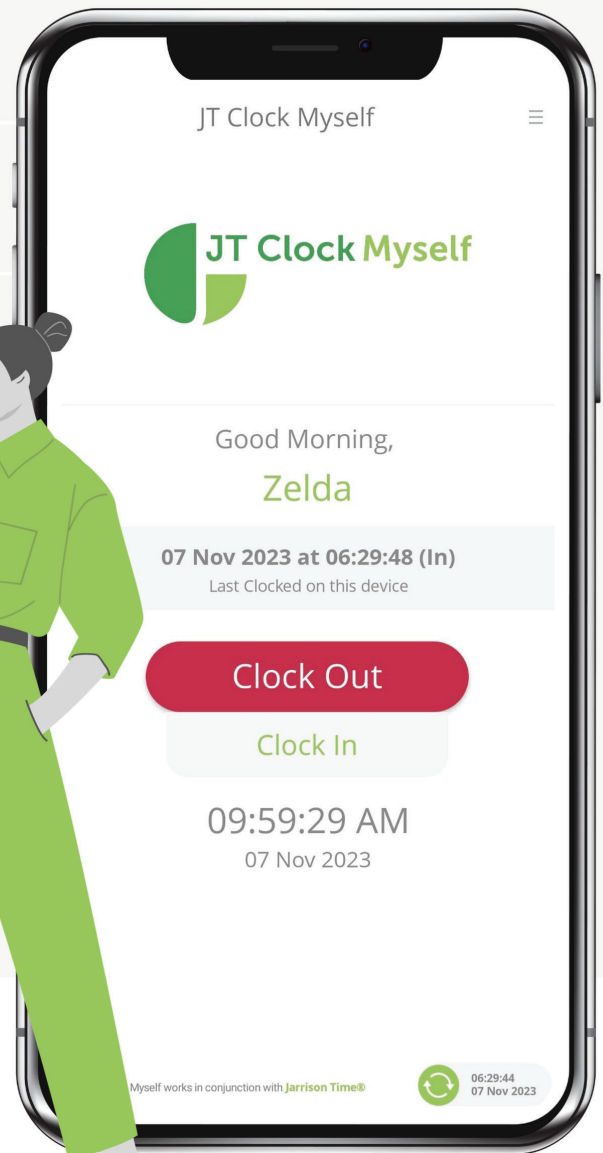

JT Clock works with Jarrison Time and it's associated modules.
Please contact your supplier for Jarrison Time.
Mobile Device separate from application.